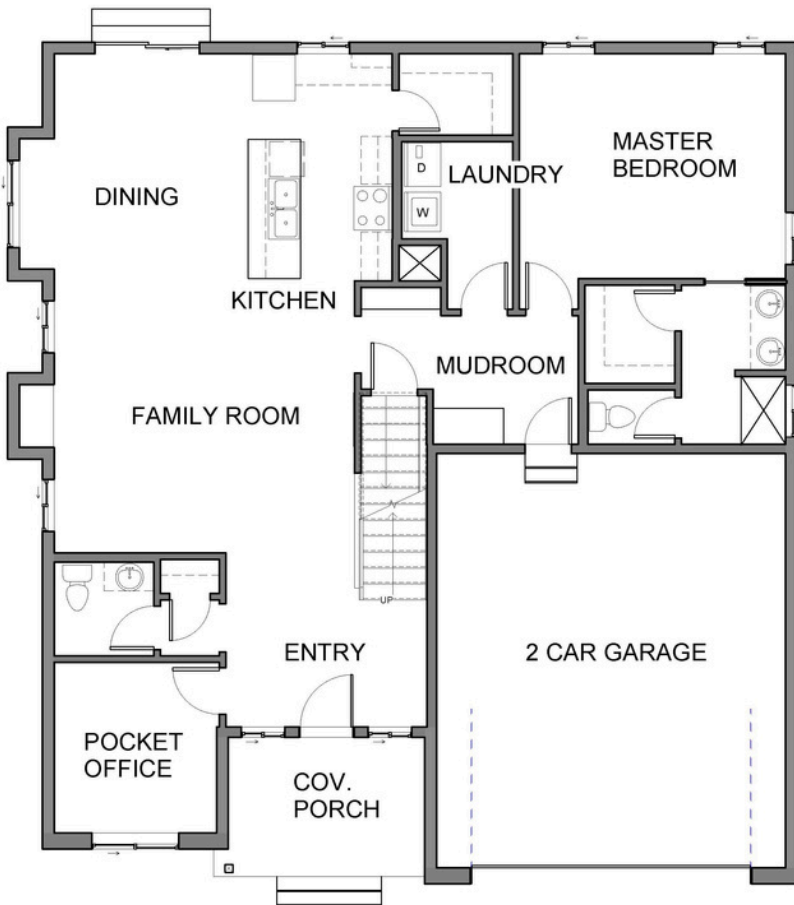

# MIDLAND

4 Bed

| 2 1/2 Bath

| 2,084 Finished Sq. Ft.  
(Approx.)

AVAILABLE ON LOT  
22 & 37

# MIDLAND

4 Bed

2 1/2 Bath

2,084 Finished Sq. Ft.  
(Approx.)

## MAIN LEVEL