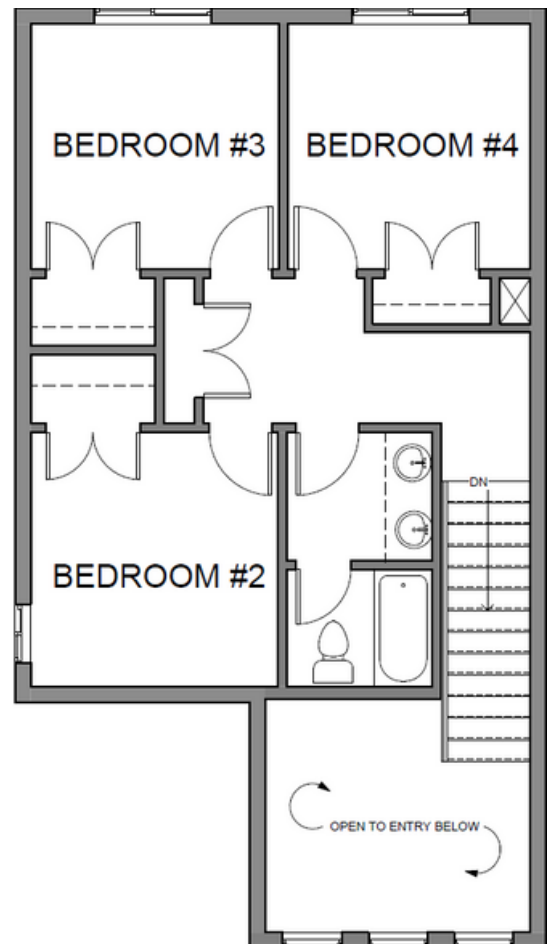

UPPER LEVEL

The builder reserves the right to make any changes or modifications to all maps, plans, specifications, materials, features, colors, and all other information without notice. All designs, plans and other information are the property of Georgetown Development Associates, LLC and may not be used in any form without written permission.