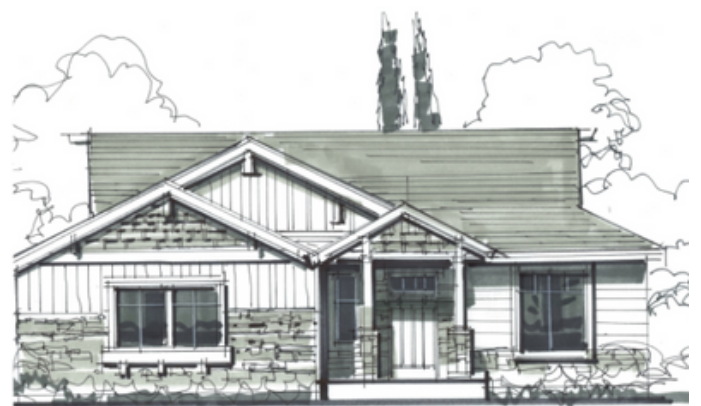

# FARNHAM

2 Bed

| 2 1/2 Bath

| 1,679 Finished Sq. Ft.  
(Approx.)

MODERN FARMHOUSE

CHATEAU

COASTAL

# FARNHAM

2 Bed

2 1/2 Bath

1,679 Finished Sq. Ft.  
(Approx.)