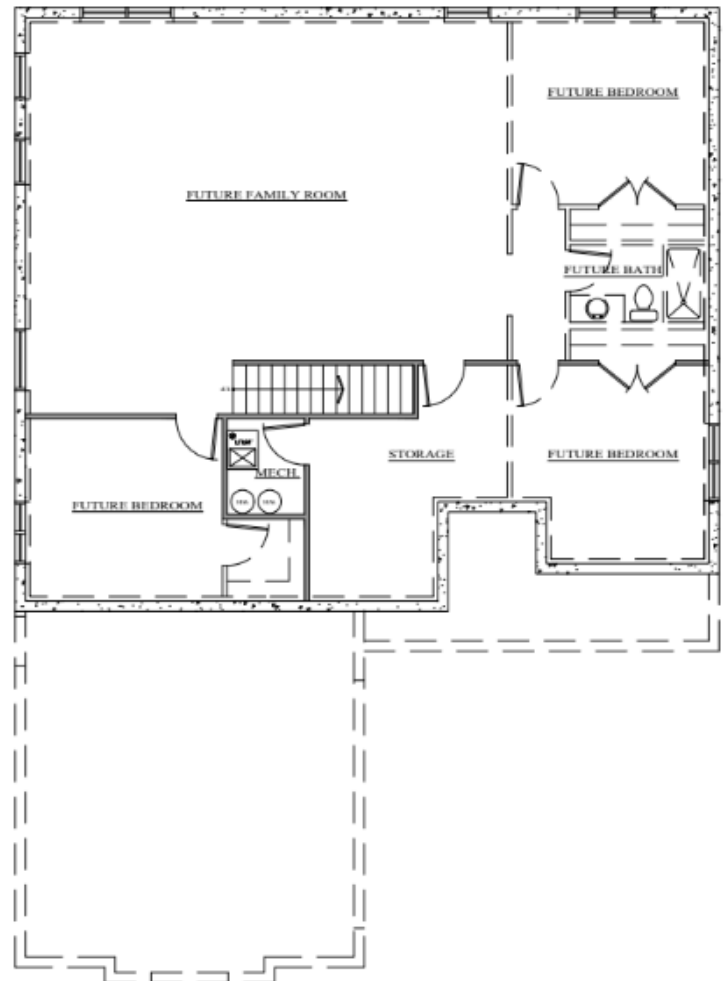

BASEMENT LEVEL (UNFINISHED)

The builder reserves the right to make any changes or modifications to all maps, plans, specifications, materials, features, colors, and all other information without notice. All designs, plans and other information are the property of Georgetown Development Associates, LLC and may not be used in any form without written permission.