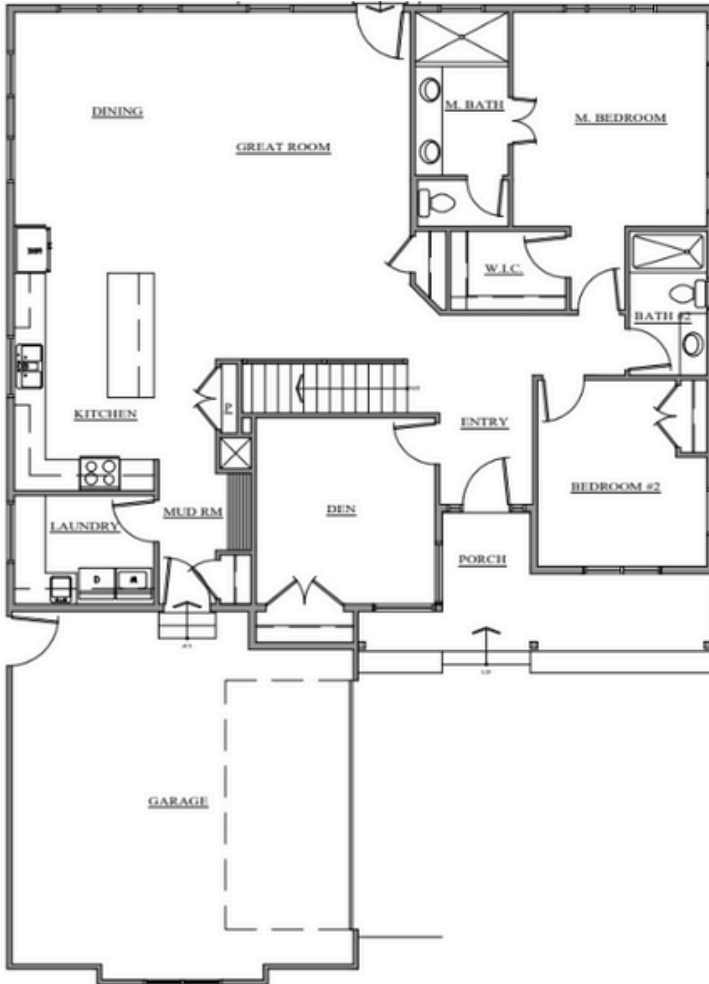

# FARNHAM

2 Bed

| 2 1/2 Bath

| 1,679 Finished Sq. Ft.  
(Approx.)

MODERN FARMHOUSE

CHATEAU

COASTAL

# FARNHAM

2 Bed

2 1/2 Bath

1,679 Finished Sq. Ft.  
(Approx.)

## MAIN LEVEL