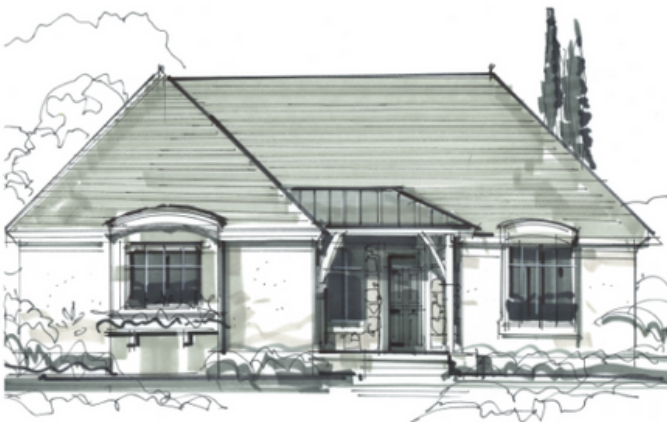

# FARNHAM

2 Bed

| 2 1/2 Bath

| 1,679 Finished Sq. Ft.  
(Approx.)

MODERN FARMHOUSE

CHATEAU

COASTAL

# FARNHAM

2 Bed

2 1/2 Bath

1,679 Finished Sq. Ft.  
(Approx.)