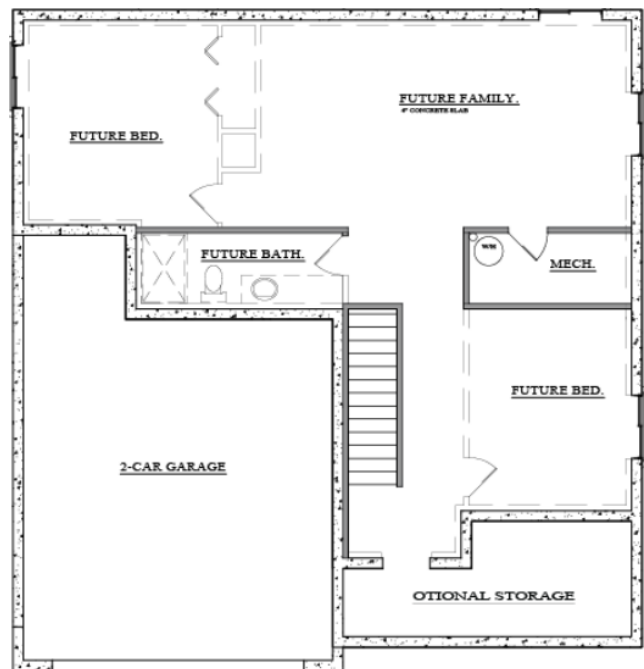

TRENTON

4 Bed

| 2 1/2 Bath

| 2,407 Finished Sq. Ft.
(Approx.)

MODERN FARMHOUSE

CHATEAU

COASTAL

TRENTON

4 Bed

2 1/2 Bath

2,407 Finished Sq. Ft.
(Approx.)

MAIN LEVEL

UPPER LEVEL

BASEMENT LEVEL (UNFINISHED)

The builder reserves the right to make any changes or modifications to all maps, plans, specifications, materials, features, colors, and all other information without notice. All designs, plans and other information are the property of Georgetown Development Associates, LLC and may not be used in any form without written permission.