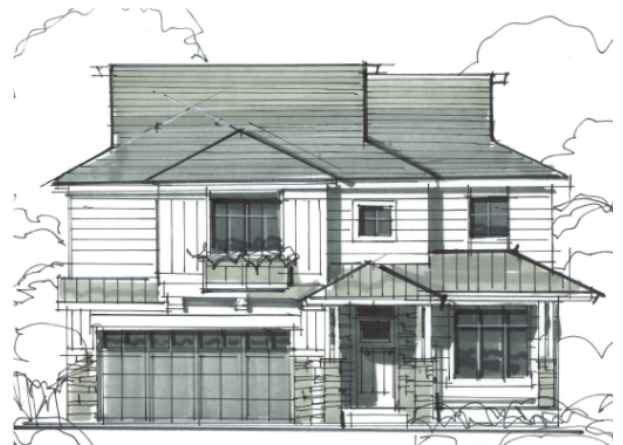

TRENTON

4 Bed

| 2 1/2 Bath

| 2,407 Finished Sq. Ft.
(Approx.)

MODERN FARMHOUSE

CHATEAU

COASTAL

TRENTON

4 Bed

2 1/2 Bath

2,407 Finished Sq. Ft.
(Approx.)

MAIN LEVEL

UPPER LEVEL

BASEMENT LEVEL (UNFINISHED)

The builder reserves the right to make any changes or modifications to all maps, plans, specifications, materials, features, colors, and all other information without notice. All designs, plans and other information are the property of Georgetown Development Associates, LLC and may not be used in any form without written permission.