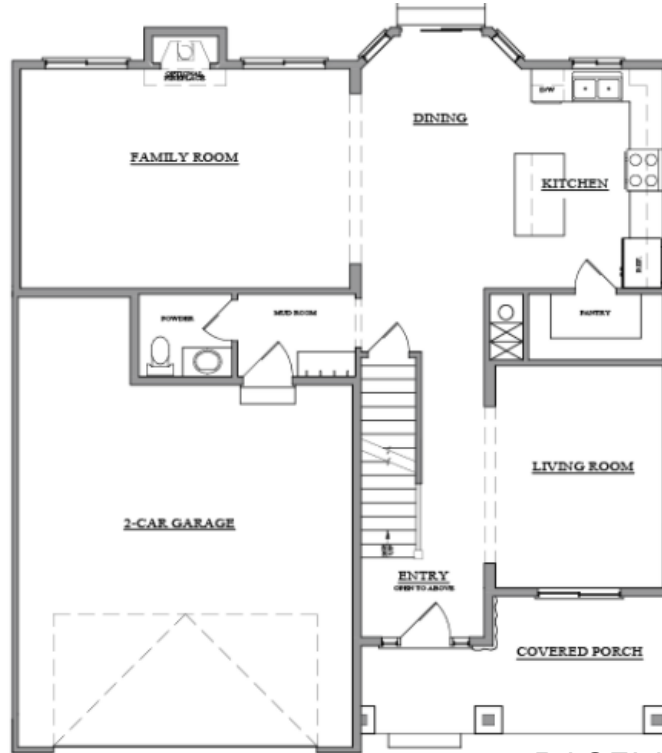

TRENTON

4 Bed

| 2 1/2 Bath

| 2,407 Finished Sq. Ft.
(Approx.)

MODERN FARMHOUSE

CHATEAU

COASTAL

TRENTON

4 Bed

2 1/2 Bath

2,407 Finished Sq. Ft.
(Approx.)

MAIN LEVEL

UPPER LEVEL

BASEMENT LEVEL (UNFINISHED)

The builder reserves the right to make any changes or modifications to all maps, plans, specifications, materials, features, colors, and all other information without notice. All designs, plans and other information are the property of Georgetown Development Associates, LLC and may not be used in any form without written permission.