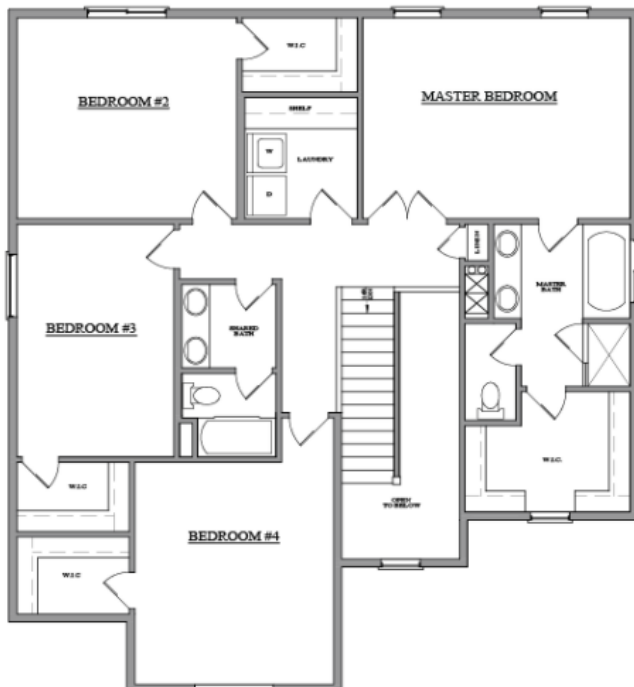

TRENTON

4 Bed

| 2 1/2 Bath

| 2,407 Finished Sq. Ft.
(Approx.)

MODERN FARMHOUSE

CHATEAU

COASTAL

TRENTON

4 Bed

2 1/2 Bath

2,407 Finished Sq. Ft.
(Approx.)

MAIN LEVEL

UPPER LEVEL

BASEMENT LEVEL (UNFINISHED)

The builder reserves the right to make any changes or modifications to all maps, plans, specifications, materials, features, colors, and all other information without notice. All designs, plans and other information are the property of Georgetown Development Associates, LLC and may not be used in any form without written permission.