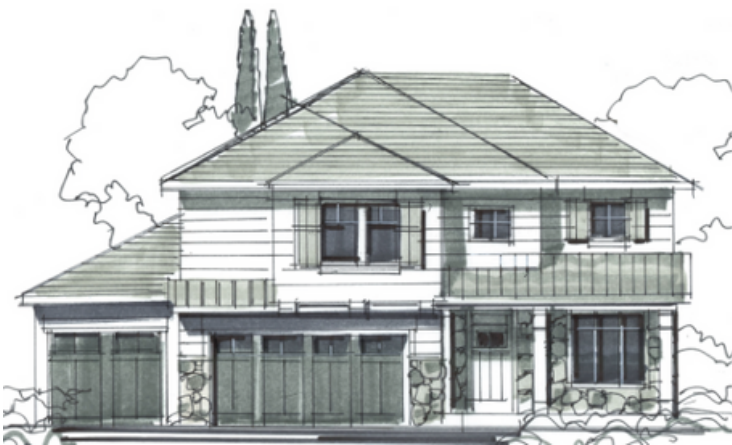

TRENTON 3 CAR

4 Bed

2 1/2 Bath

2,407 Finished Sq. Ft.
(Approx.)

MODERN FARMHOUSE

CHATEAU

COASTAL

TRENTON 3 CAR

4 Bed

2 1/2 Bath

2,407 Finished Sq. Ft.
(Approx.)

MAIN LEVEL

UPPER LEVEL

BASEMENT LEVEL (UNFINISHED)

The builder reserves the right to make any changes or modifications to all maps, plans, specifications, materials, features, colors, and all other information without notice. All designs, plans and other information are the property of Georgetown Development Associates, LLC and may not be used in any form without written permission.