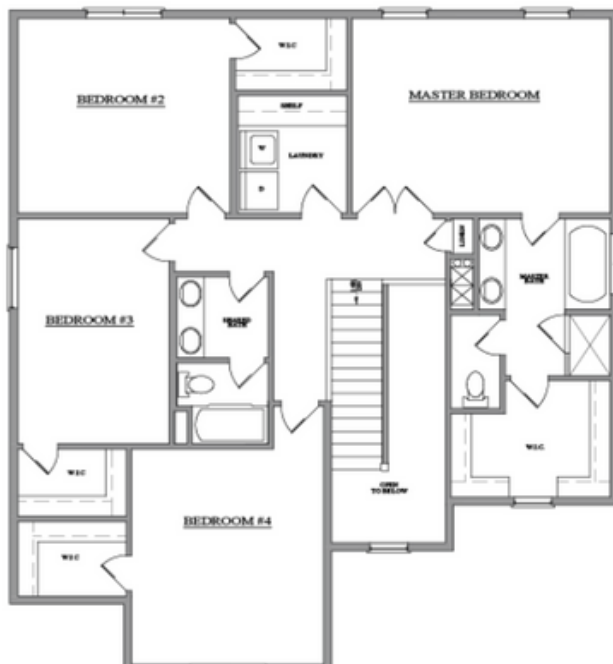

TRENTON 3 CAR

4 Bed

2 1/2 Bath

2,407 Finished Sq. Ft.
(Approx.)

MODERN FARMHOUSE

CHATEAU

COASTAL

TRENTON 3 CAR

4 Bed

2 1/2 Bath

2,407 Finished Sq. Ft.
(Approx.)

MAIN LEVEL

UPPER LEVEL

BASEMENT LEVEL (UNFINISHED)

The builder reserves the right to make any changes or modifications to all maps, plans, specifications, materials, features, colors, and all other information without notice. All designs, plans and other information are the property of Georgetown Development Associates, LLC and may not be used in any form without written permission.