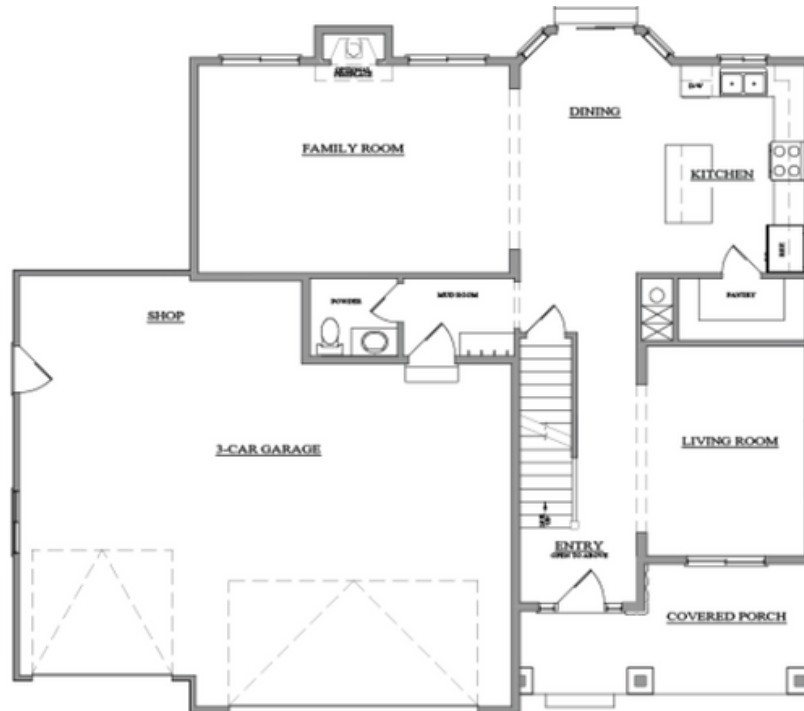

TRENTON 3 CAR

4 Bed

2 1/2 Bath

2,407 Finished Sq. Ft.
(Approx.)

MODERN FARMHOUSE

CHATEAU

COASTAL

TRENTON 3 CAR

4 Bed

2 1/2 Bath

2,407 Finished Sq. Ft.
(Approx.)

MAIN LEVEL

UPPER LEVEL

BASEMENT LEVEL (UNFINISHED)

The builder reserves the right to make any changes or modifications to all maps, plans, specifications, materials, features, colors, and all other information without notice. All designs, plans and other information are the property of Georgetown Development Associates, LLC and may not be used in any form without written permission.