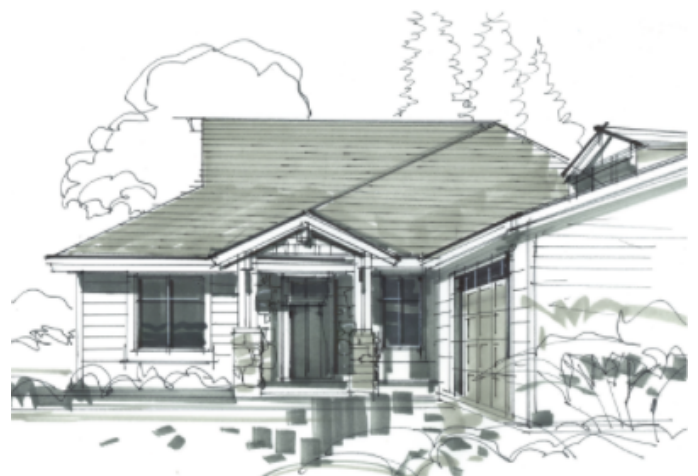

# ROSEMONT

2 Bed

2 Bath

1,818 Finished Sq. Ft.  
(Approx.)

MODERN FARMHOUSE

CHATEAU

COASTAL

# ROSEMONT

2 Bed

2 Bath

1,818 Finished Sq. Ft.  
(Approx.)