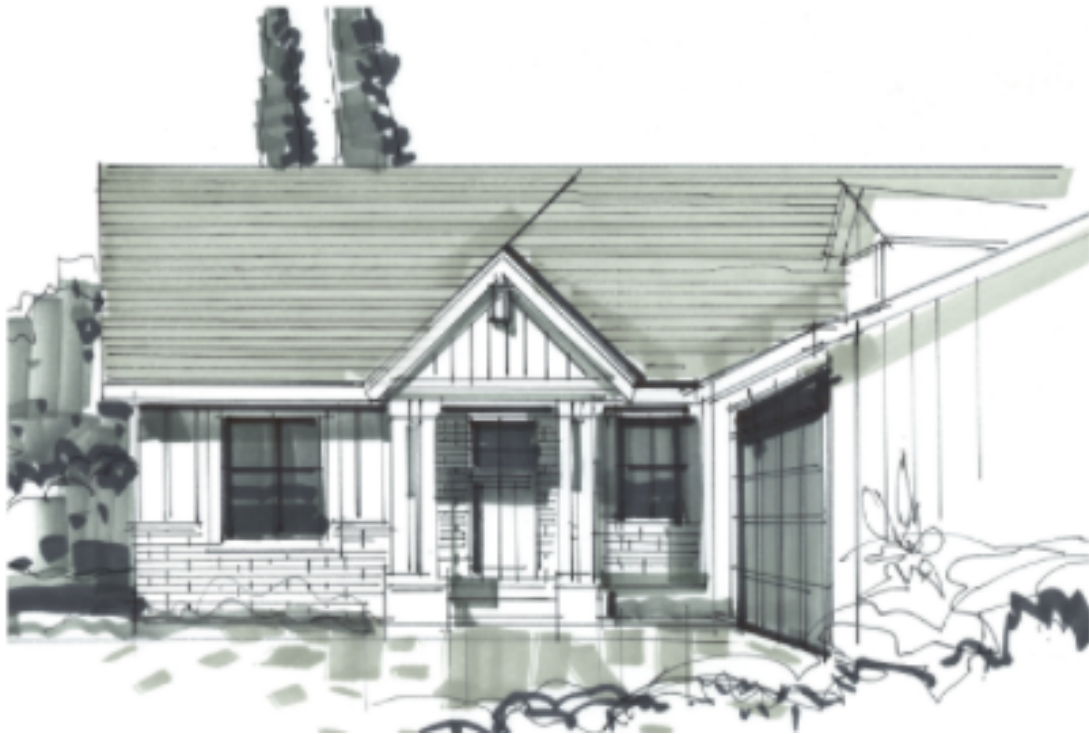

# ROSEMONT

2 Bed

2 Bath

1,818 Finished Sq. Ft.  
(Approx.)

MODERN FARMHOUSE

CHATEAU

COASTAL

# ROSEMONT

2 Bed

2 Bath

1,818 Finished Sq. Ft.  
(Approx.)