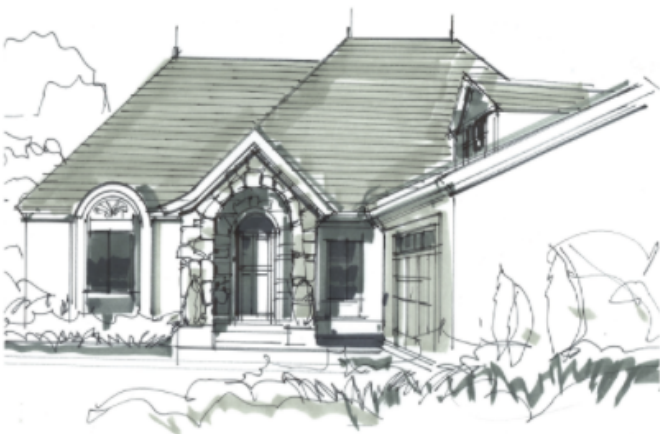

# ROSEMONT

2 Bed

2 Bath

1,818 Finished Sq. Ft.  
(Approx.)

MODERN FARMHOUSE

CHATEAU

COASTAL

# ROSEMONT

2 Bed

2 Bath

1,818 Finished Sq. Ft.  
(Approx.)