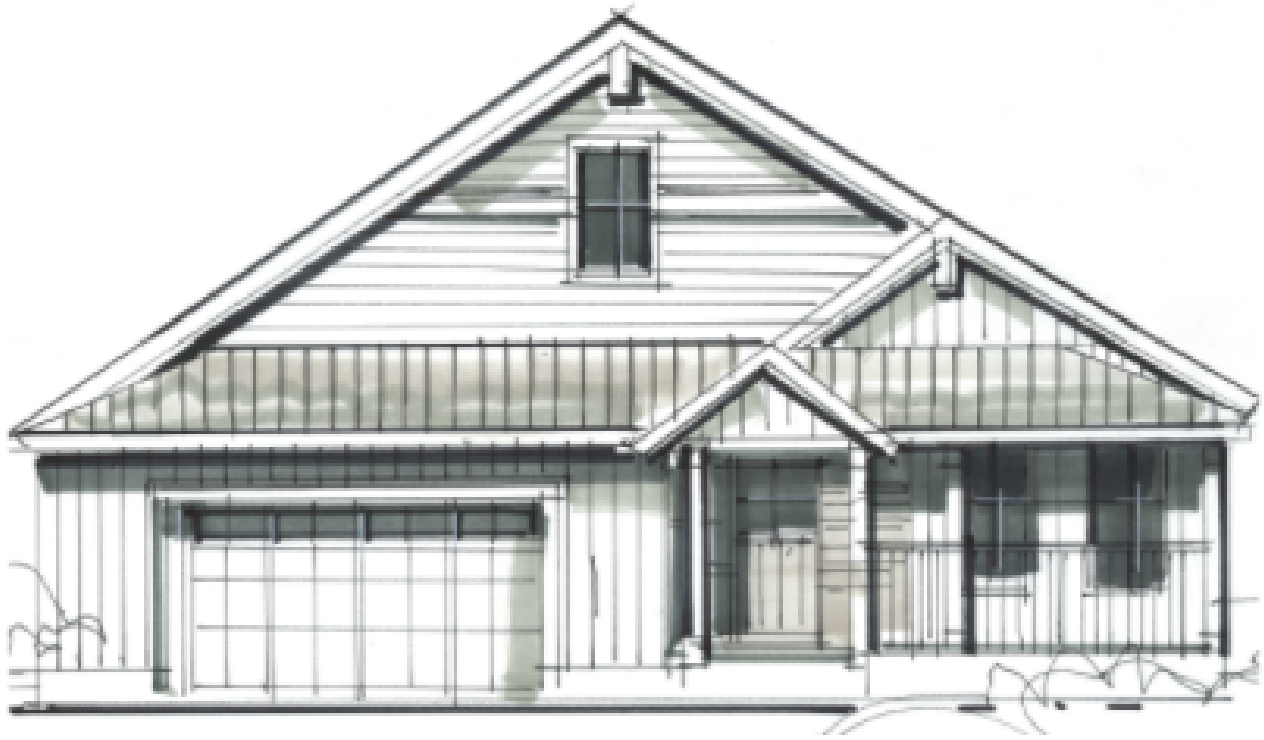

RAINIER

1 Bed

1 1/2 Bath

1,647 Finished Sq. Ft.
(Approx.)

MODERN FARMHOUSE

CHATEAU

COASTAL

RAINIER

1 Bed

1 1/2 Bath

1,647 Finished Sq. Ft.
(Approx.)

MAIN LEVEL

BASEMENT LEVEL (UNFINISHED)

The builder reserves the right to make any changes or modifications to all maps, plans, specifications, materials, features, colors, and all other information without notice. All designs, plans and other information are the property of Georgetown Development Associates, LLC and may not be used in any form without written permission.