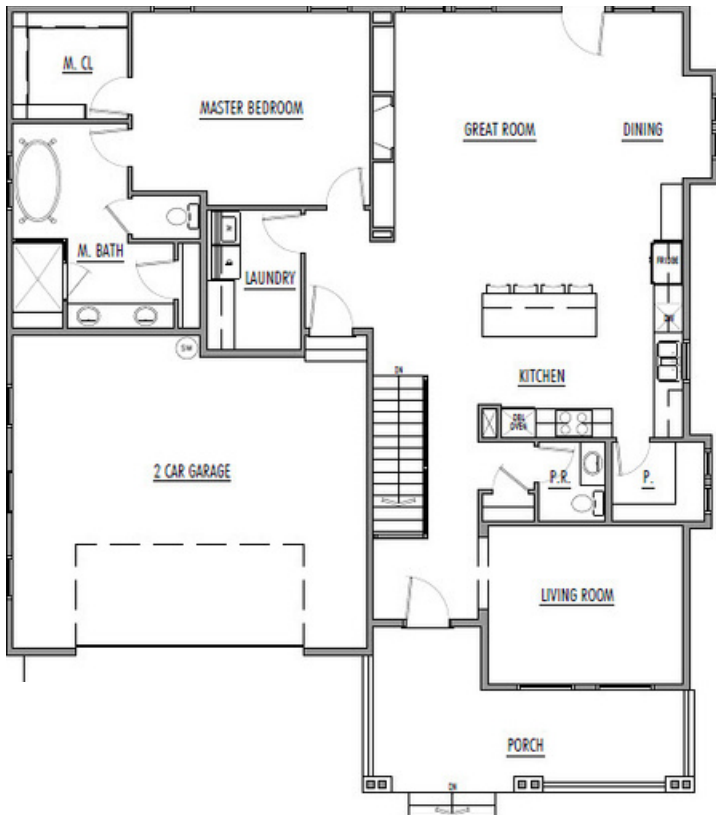

RAINIER

1 Bed

1 1/2 Bath

1,647 Finished Sq. Ft.
(Approx.)

MODERN FARMHOUSE

CHATEAU

COASTAL

RAINIER

1 Bed

1 1/2 Bath

1,647 Finished Sq. Ft.
(Approx.)

MAIN LEVEL

BASEMENT LEVEL (UNFINISHED)

The builder reserves the right to make any changes or modifications to all maps, plans, specifications, materials, features, colors, and all other information without notice. All designs, plans and other information are the property of Georgetown Development Associates, LLC and may not be used in any form without written permission.