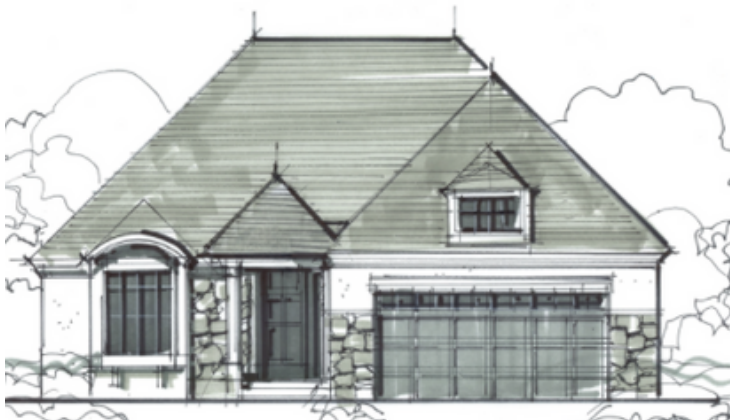

# PALMER

2 Bed

2 Bath

1,526 Finished Sq. Ft.  
(Approx.)

MODERN FARMHOUSE

CHATEAU

COASTAL

# PALMER

2 Bed

2 Bath

1,526 Finished Sq. Ft.  
(Approx.)