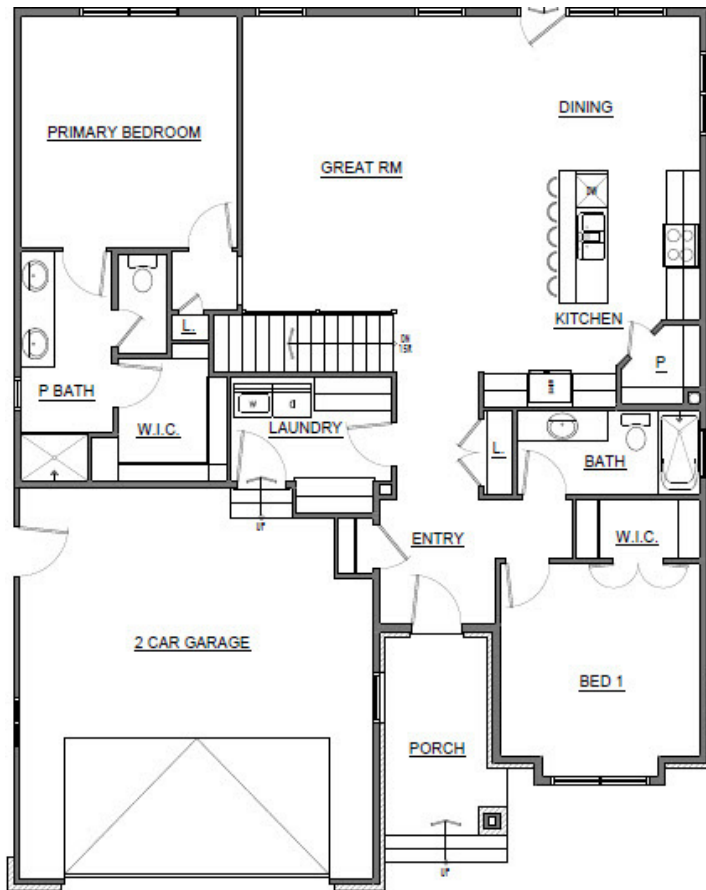

# PALMER

2 Bed

2 Bath

1,526 Finished Sq. Ft.  
(Approx.)

MODERN FARMHOUSE

CHATEAU

COASTAL

# PALMER

2 Bed

2 Bath

1,526 Finished Sq. Ft.  
(Approx.)

## MAIN LEVEL