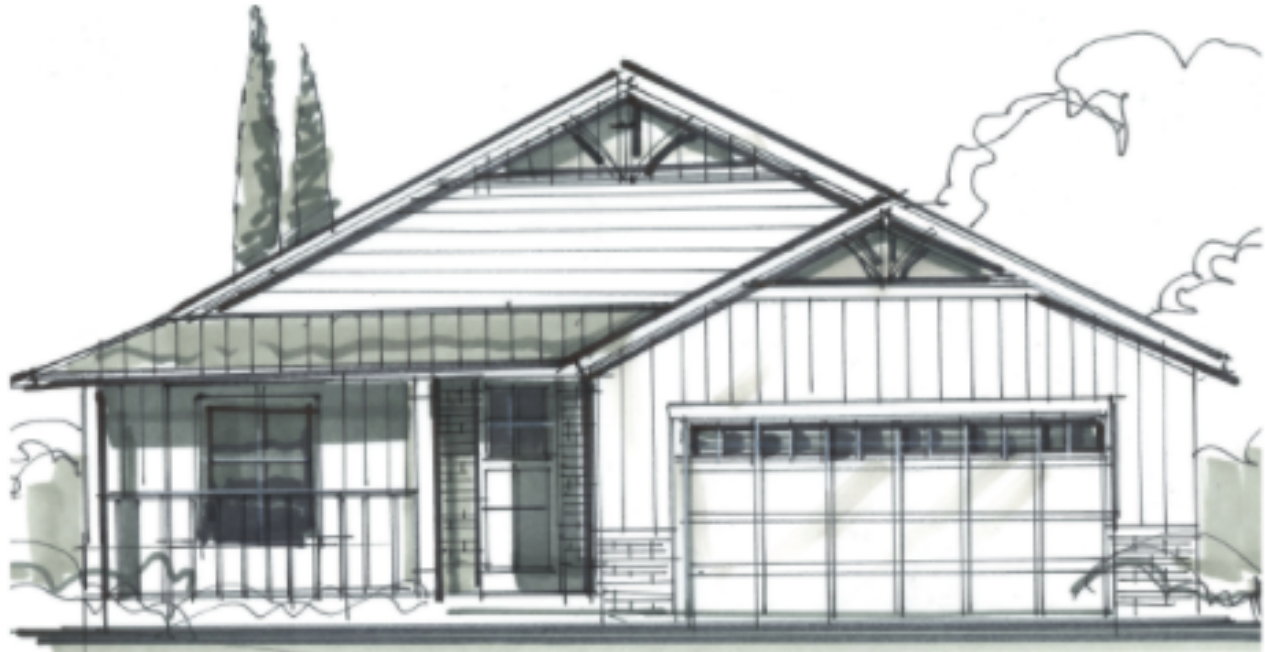

# PALMER

2 Bed

2 Bath

1,526 Finished Sq. Ft.  
(Approx.)

MODERN FARMHOUSE

CHATEAU

COASTAL

# PALMER

2 Bed

2 Bath

1,526 Finished Sq. Ft.  
(Approx.)