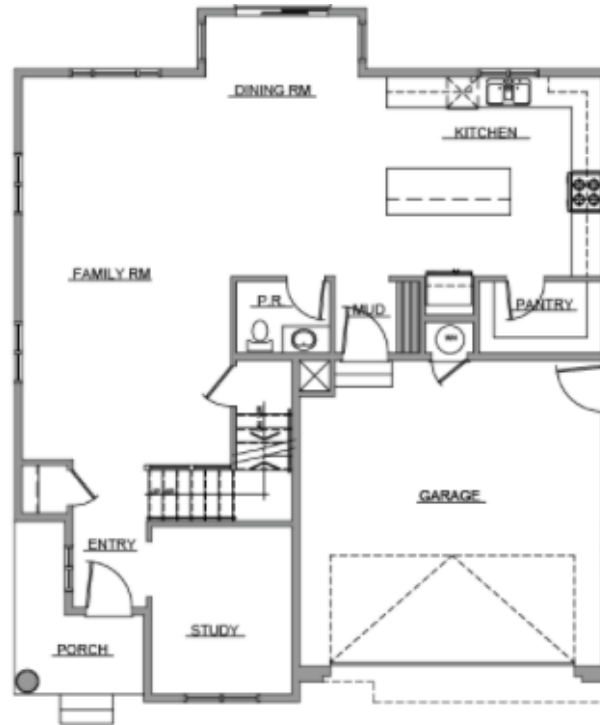

GROVE CREST

4 Bed

| 2 1/2 Bath

| 2,324 Finished Sq. Ft.
(Approx.)

MODERN FARMHOUSE

CHATEAU

COASTAL

GROVE CREST

4 Bed | 2 1/2 Bath | 2,324 Finished Sq. Ft.
(Approx.)

MAIN LEVEL

UPPER LEVEL

BASEMENT LEVEL
(UNFINISHED)

The builder reserves the right to make any changes or modifications to all maps, plans, specifications, materials, features, colors, and all other information without notice. All designs, plans and other information are the property of Georgetown Development Associates, LLC and may not be used in any form without written permission.