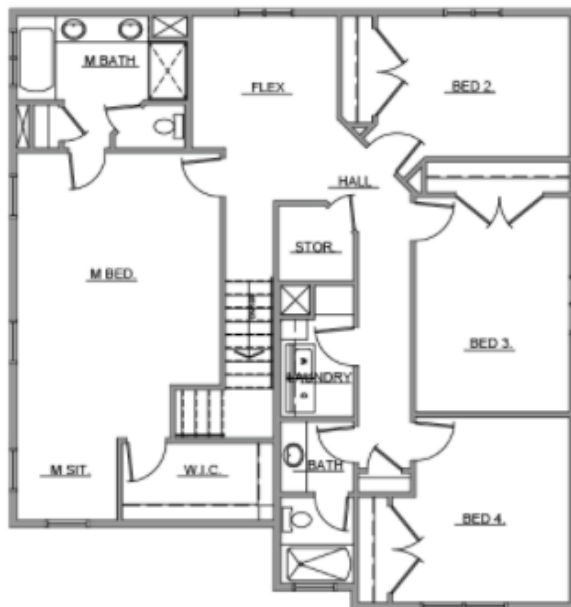

GROVE CREST

4 Bed

| 2 1/2 Bath

| 2,324 Finished Sq. Ft.
(Approx.)

MODERN FARMHOUSE

CHATEAU

COASTAL

GROVE CREST

4 Bed | 2 1/2 Bath | 2,324 Finished Sq. Ft.
(Approx.)

MAIN LEVEL

UPPER LEVEL

BASEMENT LEVEL
(UNFINISHED)

The builder reserves the right to make any changes or modifications to all maps, plans, specifications, materials, features, colors, and all other information without notice. All designs, plans and other information are the property of Georgetown Development Associates, LLC and may not be used in any form without written permission.