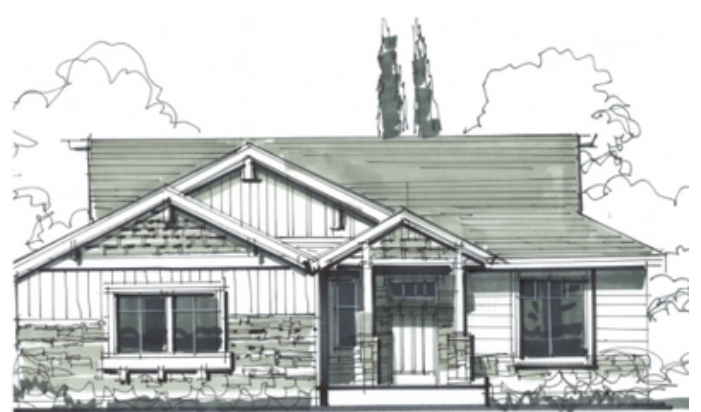

FARNHAM

2 Bed

2 1/2 Bath

1,679 Finished Sq. Ft.
(Approx.)

MODERN FARMHOUSE

CHATEAU

COASTAL

FARNHAM

2 Bed

2 1/2 Bath

1,679 Finished Sq. Ft.
(Approx.)

MAIN LEVEL

BASEMENT LEVEL (UNFINISHED)

The builder reserves the right to make any changes or modifications to all maps, plans, specifications, materials, features, colors, and all other information without notice. All designs, plans and other information are the property of Georgetown Development Associates, LLC and may not be used in any form without written permission.