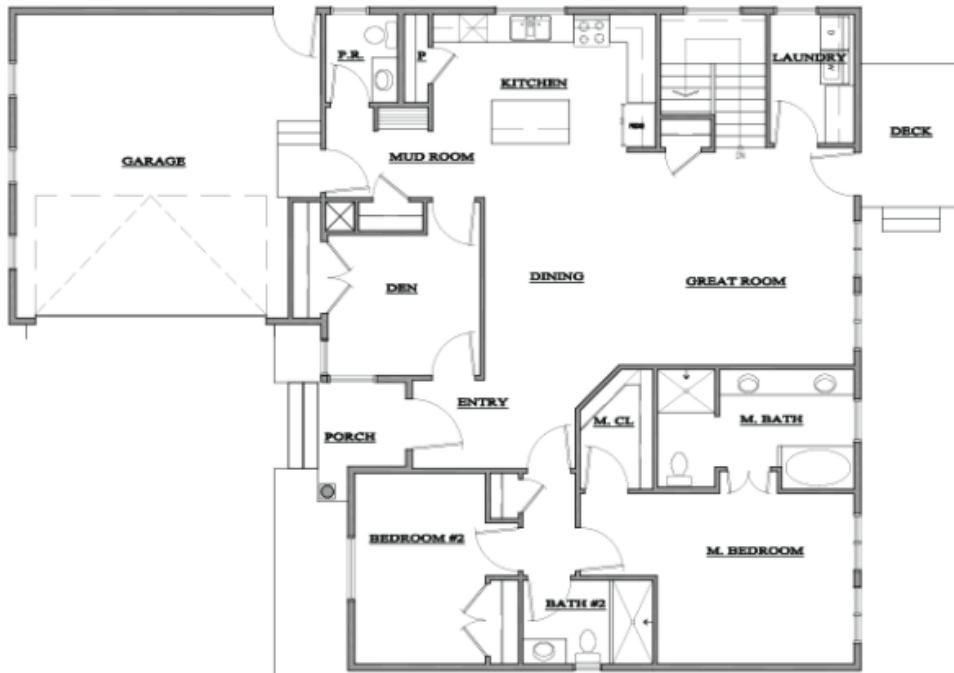

FARNHAM

2 Bed

2 1/2 Bath

1,679 Finished Sq. Ft.
(Approx.)

MODERN FARMHOUSE

CHATEAU

COASTAL

FARNHAM

2 Bed

2 1/2 Bath

1,679 Finished Sq. Ft.
(Approx.)

MAIN LEVEL

BASEMENT LEVEL (UNFINISHED)

The builder reserves the right to make any changes or modifications to all maps, plans, specifications, materials, features, colors, and all other information without notice. All designs, plans and other information are the property of Georgetown Development Associates, LLC and may not be used in any form without written permission.