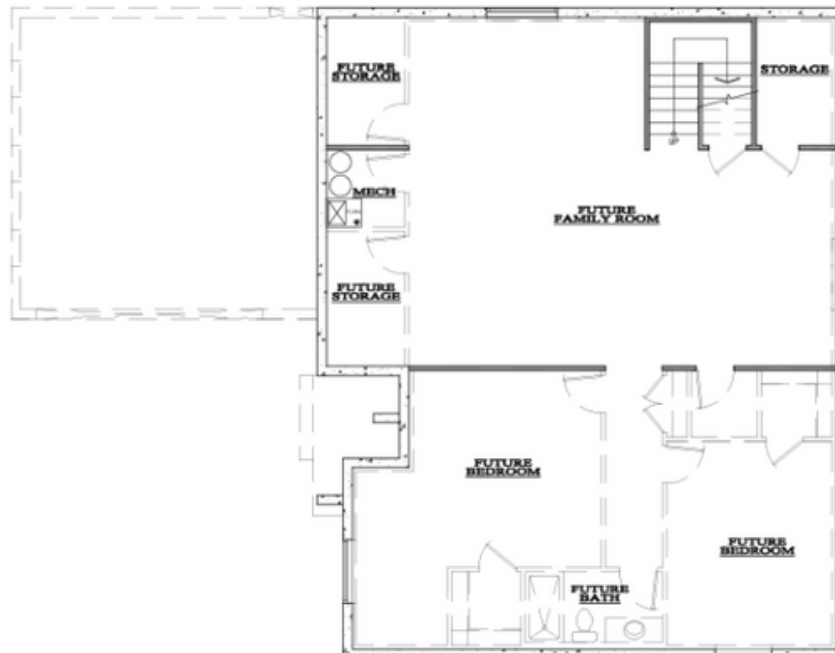

FARNHAM

2 Bed

2 1/2 Bath

1,679 Finished Sq. Ft.
(Approx.)

MODERN FARMHOUSE

CHATEAU

COASTAL

FARNHAM

2 Bed

2 1/2 Bath

1,679 Finished Sq. Ft.
(Approx.)

MAIN LEVEL

BASEMENT LEVEL (UNFINISHED)

The builder reserves the right to make any changes or modifications to all maps, plans, specifications, materials, features, colors, and all other information without notice. All designs, plans and other information are the property of Georgetown Development Associates, LLC and may not be used in any form without written permission.