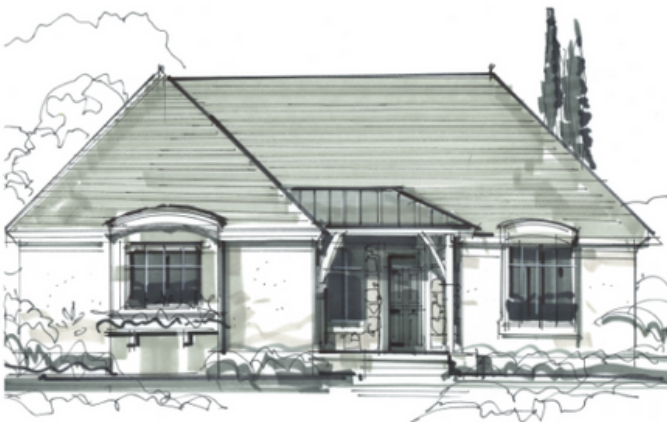

FARNHAM

2 Bed

2 1/2 Bath

1,679 Finished Sq. Ft.
(Approx.)

MODERN FARMHOUSE

CHATEAU

COASTAL

FARNHAM

2 Bed

2 1/2 Bath

1,679 Finished Sq. Ft.
(Approx.)

MAIN LEVEL

BASEMENT LEVEL (UNFINISHED)

The builder reserves the right to make any changes or modifications to all maps, plans, specifications, materials, features, colors, and all other information without notice. All designs, plans and other information are the property of Georgetown Development Associates, LLC and may not be used in any form without written permission.