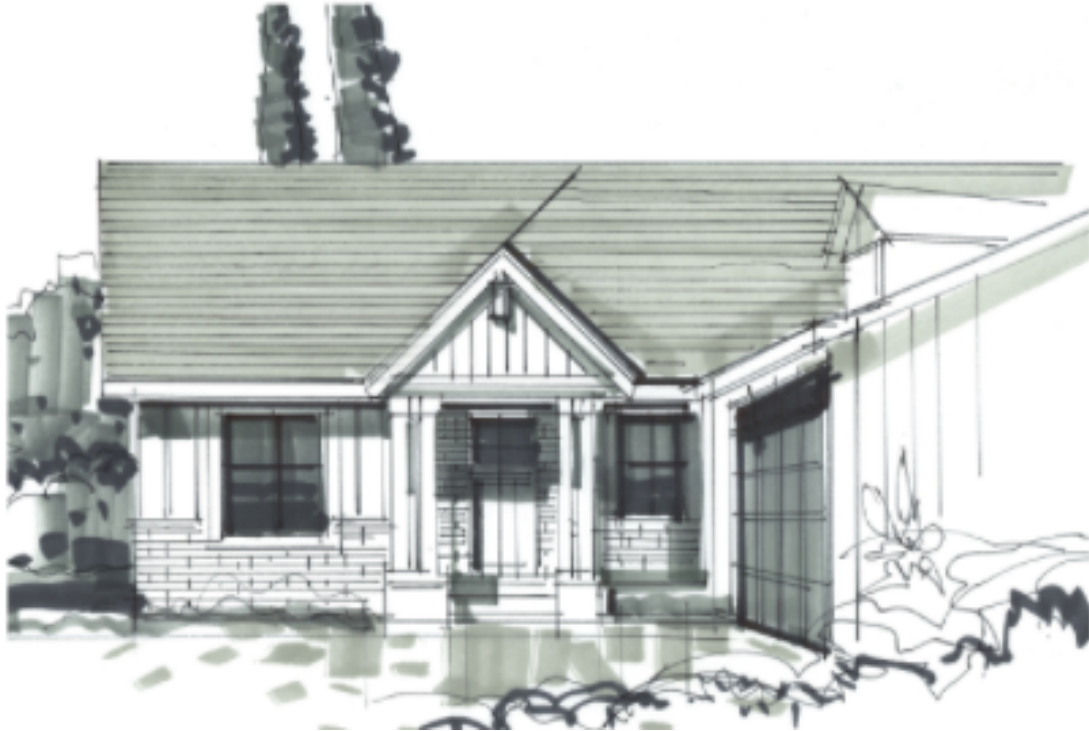

# ROSEMONT

2 Bed

2 Bath

1,818 Finished Sq. Ft.  
(Approx.)

MODERN FARMHOUSE

CHATEAU

COSTAL

# ROSEMONT

2 Bed

2 Bath

1,818 Finished Sq. Ft.  
(Approx.)