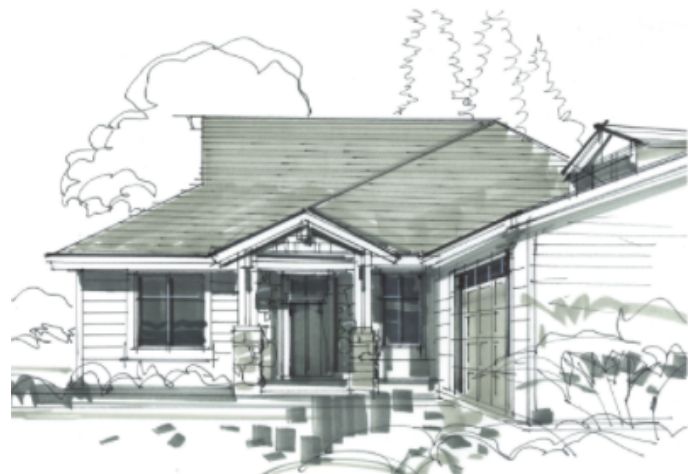

# ROSEMONT

2 Bed

2 Bath

1,818 Finished Sq. Ft.  
(Approx.)

MODERN FARMHOUSE

CHATEAU

COSTAL

# ROSEMONT

2 Bed

2 Bath

1,818 Finished Sq. Ft.  
(Approx.)