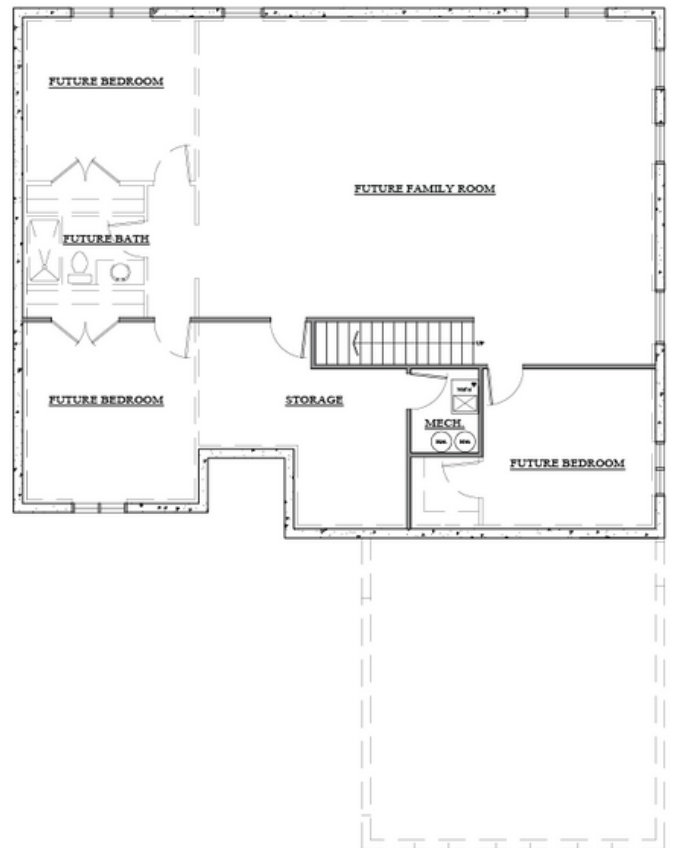

BASEMENT LEVEL (UNFINISHED)

The builder reserves the right to make any changes or modifications to all maps, plans, specifications, materials, features, colors, and all other information without notice. All designs, plans and other information are the property of Georgetown Development Associates, LLC and may not be used in any form without written permission.