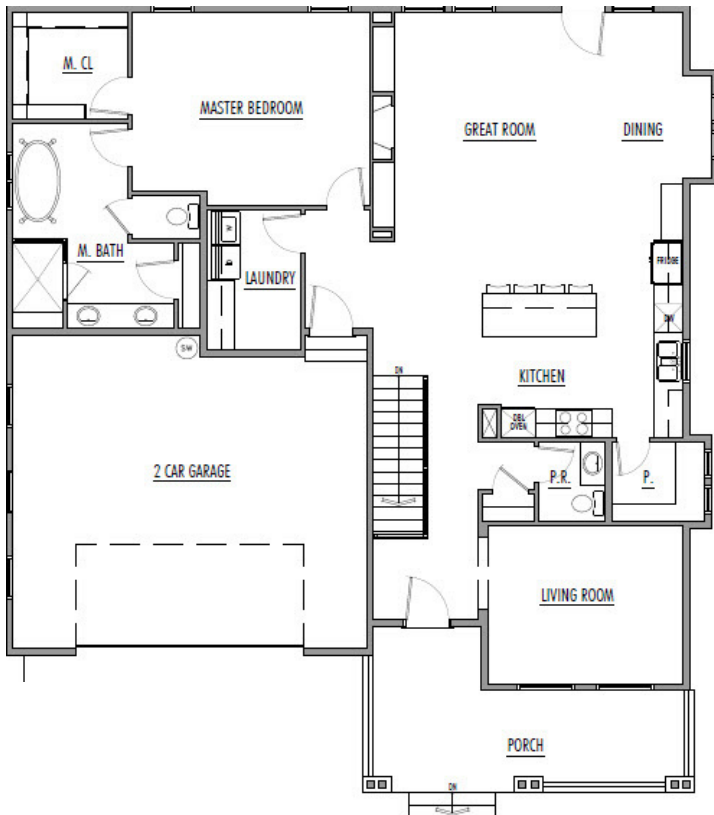

RAINIER

1 Bed

1 1/2 Bath

1,647 Finished Sq. Ft.
(Approx.)

MODERN FARMHOUSE

CHATEAU

COSTAL

RAINIER

1 Bed

1 1/2 Bath

1,647 Finished Sq. Ft.
(Approx.)

MAIN LEVEL

BASEMENT LEVEL (UNFINISHED)

The builder reserves the right to make any changes or modifications to all maps, plans, specifications, materials, features, colors, and all other information without notice. All designs, plans and other information are the property of Georgetown Development Associates, LLC and may not be used in any form without written permission.