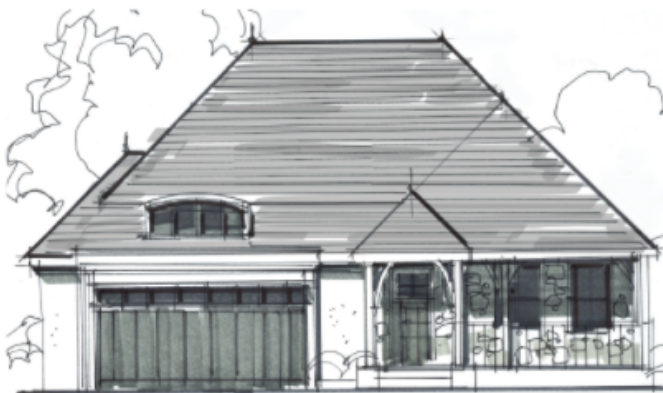

RAINIER

1 Bed

1 1/2 Bath

1,647 Finished Sq. Ft.
(Approx.)

MODERN FARMHOUSE

CHATEAU

COSTAL

RAINIER