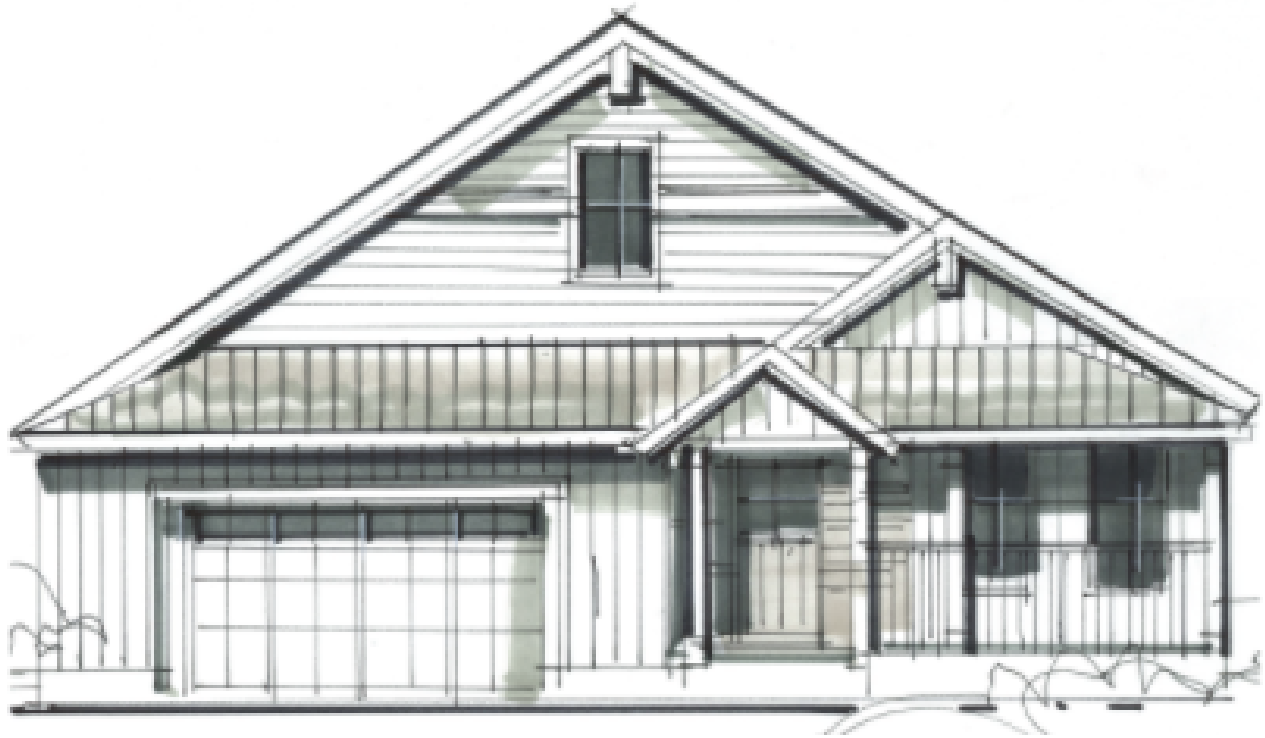

RAINIER

1 Bed

1 1/2 Bath

1,647 Finished Sq. Ft.
(Approx.)

MODERN FARMHOUSE

CHATEAU

COSTAL

RAINIER

1 Bed

1 1/2 Bath

1,647 Finished Sq. Ft.
(Approx.)

MAIN LEVEL

BASEMENT LEVEL (UNFINISHED)

The builder reserves the right to make any changes or modifications to all maps, plans, specifications, materials, features, colors, and all other information without notice. All designs, plans and other information are the property of Georgetown Development Associates, LLC and may not be used in any form without written permission.