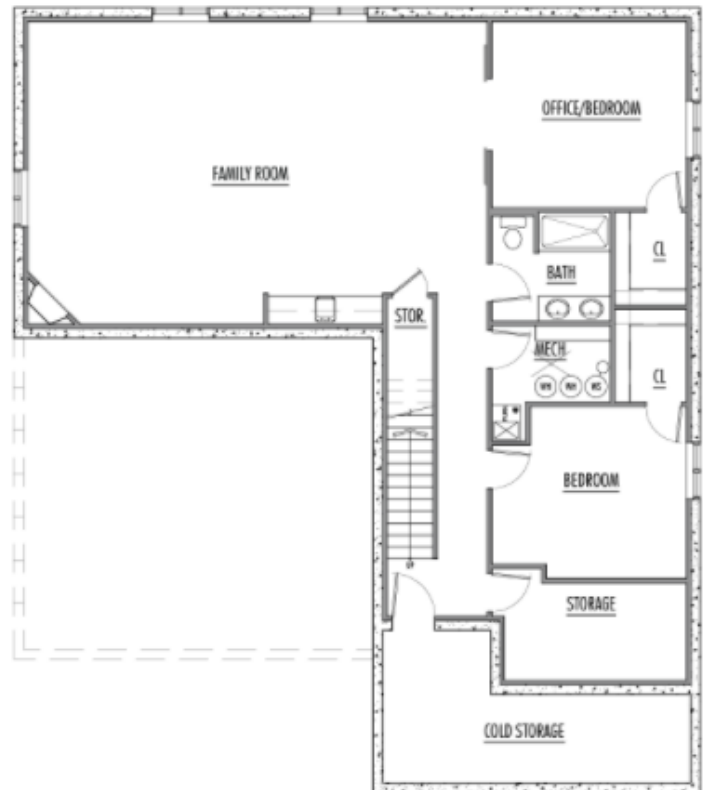

RAINIER

1 Bed

1 1/2 Bath

1,647 Finished Sq. Ft.
(Approx.)

MODERN FARMHOUSE

CHATEAU

COSTAL

RAINIER

1 Bed

1 1/2 Bath

1,647 Finished Sq. Ft.
(Approx.)

MAIN LEVEL

BASEMENT LEVEL (UNFINISHED)

The builder reserves the right to make any changes or modifications to all maps, plans, specifications, materials, features, colors, and all other information without notice. All designs, plans and other information are the property of Georgetown Development Associates, LLC and may not be used in any form without written permission.