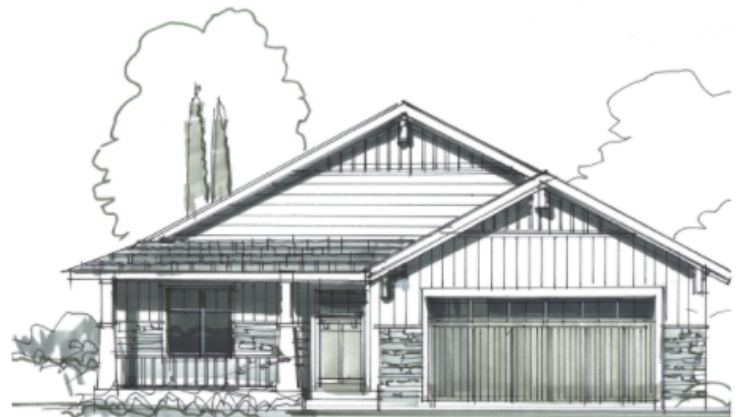

# PALMER

2 Bed

2 Bath

1,526 Finished Sq. Ft.  
(Approx.)

MODERN FARMHOUSE

CHATEAU

COSTAL

# PALMER

2 Bed

2 Bath

1,526 Finished Sq. Ft.  
(Approx.)