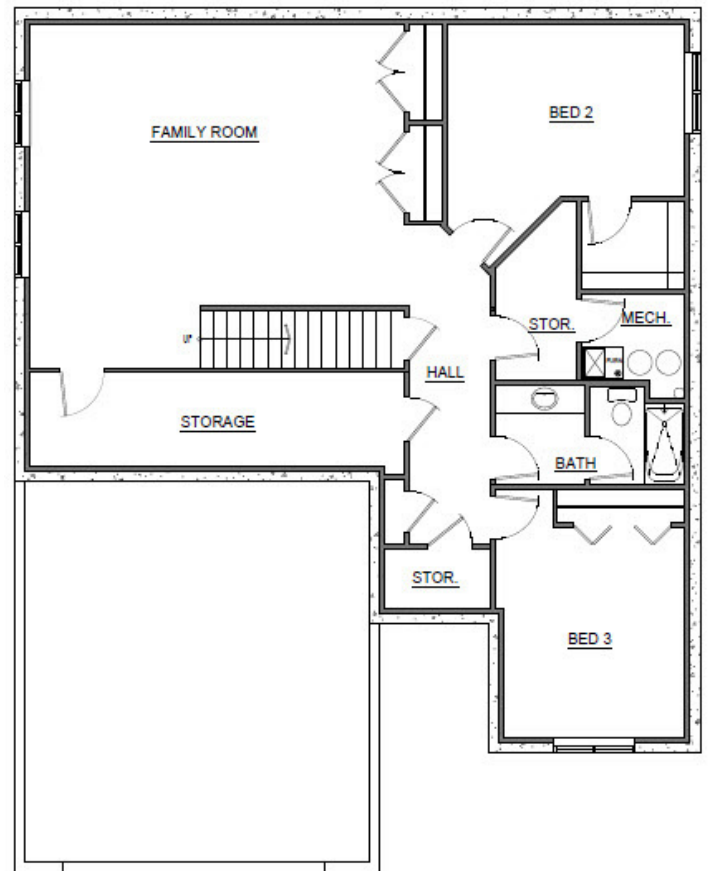

BASEMENT LEVEL (UNFINISHED)

The builder reserves the right to make any changes or modifications to all maps, plans, specifications, materials, features, colors, and all other information without notice. All designs, plans and other information are the property of Georgetown Development Associates, LLC and may not be used in any form without written permission.