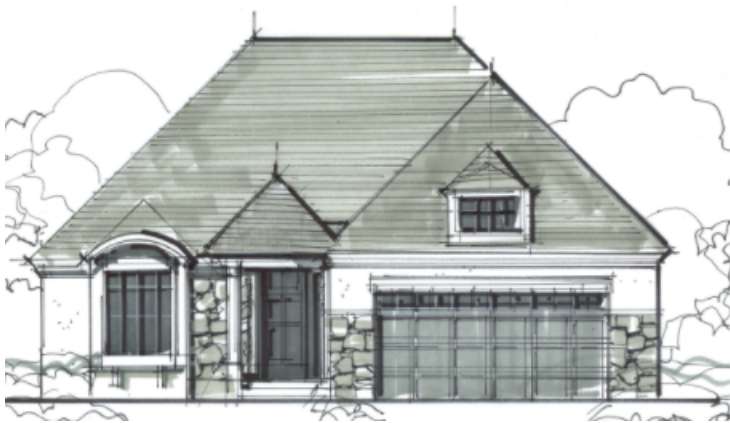

# PALMER

2 Bed

2 Bath

1,526 Finished Sq. Ft.  
(Approx.)

MODERN FARMHOUSE

CHATEAU

COSTAL

# PALMER

2 Bed

2 Bath

1,526 Finished Sq. Ft.  
(Approx.)