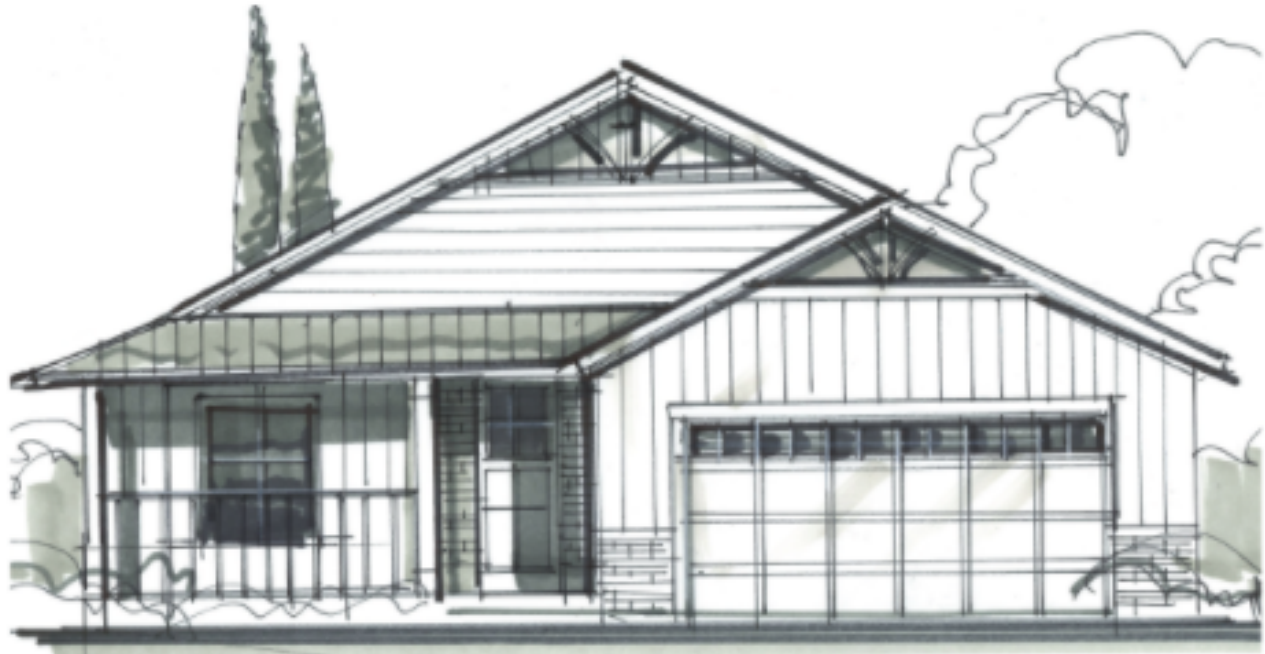

# PALMER

2 Bed

2 Bath

1,526 Finished Sq. Ft.  
(Approx.)

MODERN FARMHOUSE

CHATEAU

COSTAL

# PALMER

2 Bed

2 Bath

1,526 Finished Sq. Ft.  
(Approx.)