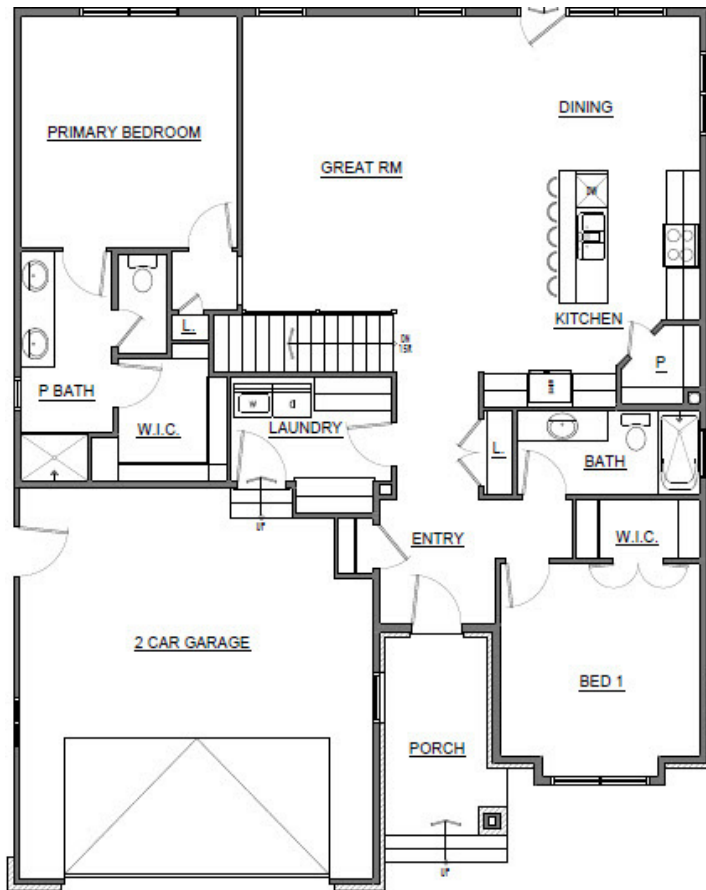

# PALMER

2 Bed

2 Bath

1,526 Finished Sq. Ft.  
(Approx.)

MODERN FARMHOUSE

CHATEAU

COSTAL

# PALMER

2 Bed

2 Bath

1,526 Finished Sq. Ft.  
(Approx.)

## MAIN LEVEL