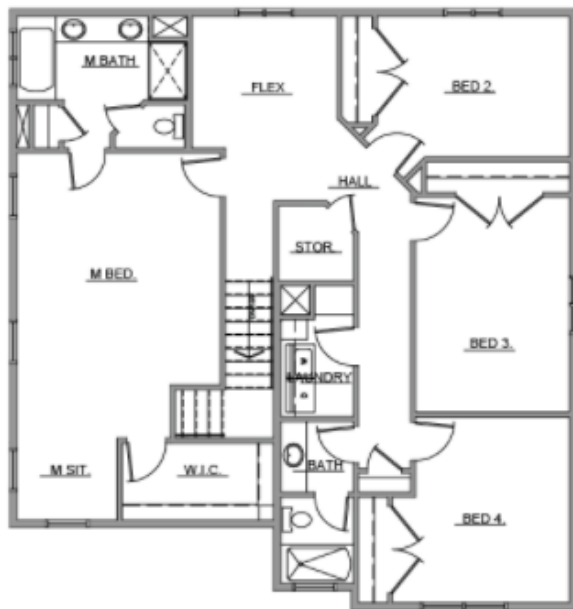

GROVE CREST

4 Bed

| 2 1/2 Bath

| 2,324 Finished Sq. Ft.
(Approx.)

MODERN FARMHOUSE

CHATEAU

COSTAL

GROVE CREST

4 Bed | 2 1/2 Bath | 2,324 Finished Sq. Ft.
(Approx.)

MAIN LEVEL

UPPER LEVEL

BASEMENT LEVEL
(UNFINISHED)

The builder reserves the right to make any changes or modifications to all maps, plans, specifications, materials, features, colors, and all other information without notice. All designs, plans and other information are the property of Georgetown Development Associates, LLC and may not be used in any form without written permission.