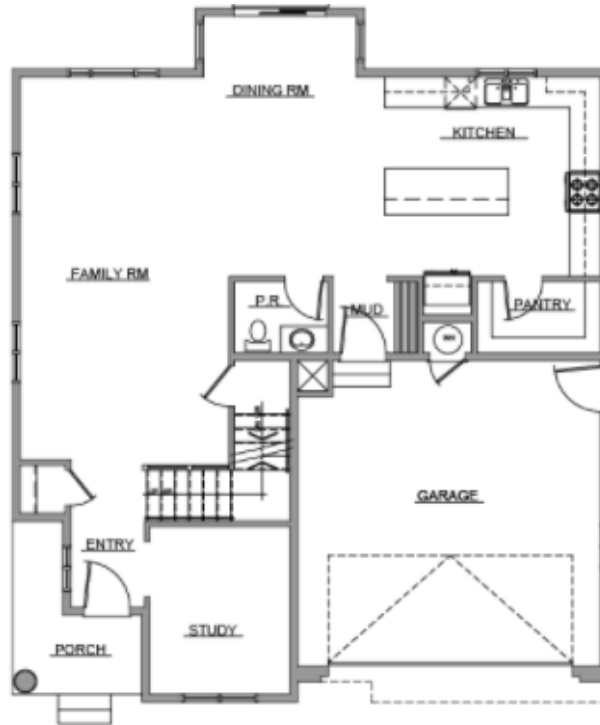

GROVE CREST

4 Bed

| 2 1/2 Bath

| 2,324 Finished Sq. Ft.
(Approx.)

MODERN FARMHOUSE

CHATEAU

COSTAL

GROVE CREST

4 Bed | 2 1/2 Bath | 2,324 Finished Sq. Ft.
(Approx.)

MAIN LEVEL

UPPER LEVEL

BASEMENT LEVEL
(UNFINISHED)

The builder reserves the right to make any changes or modifications to all maps, plans, specifications, materials, features, colors, and all other information without notice. All designs, plans and other information are the property of Georgetown Development Associates, LLC and may not be used in any form without written permission.